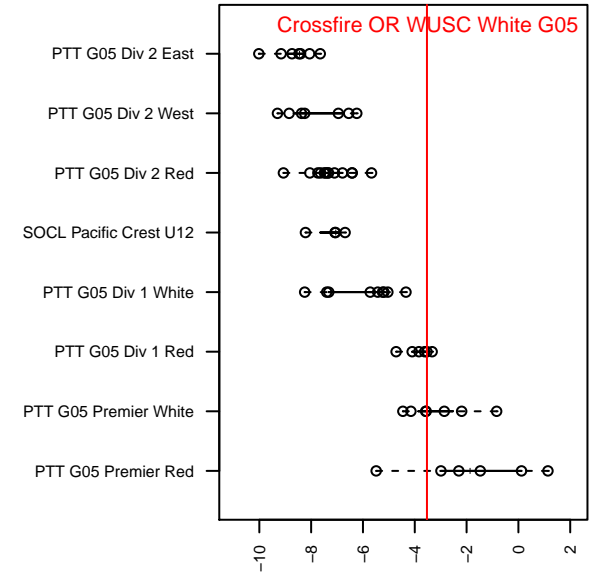

**attack and defense rating
relative to others at age
and all opponents in last 13 months**