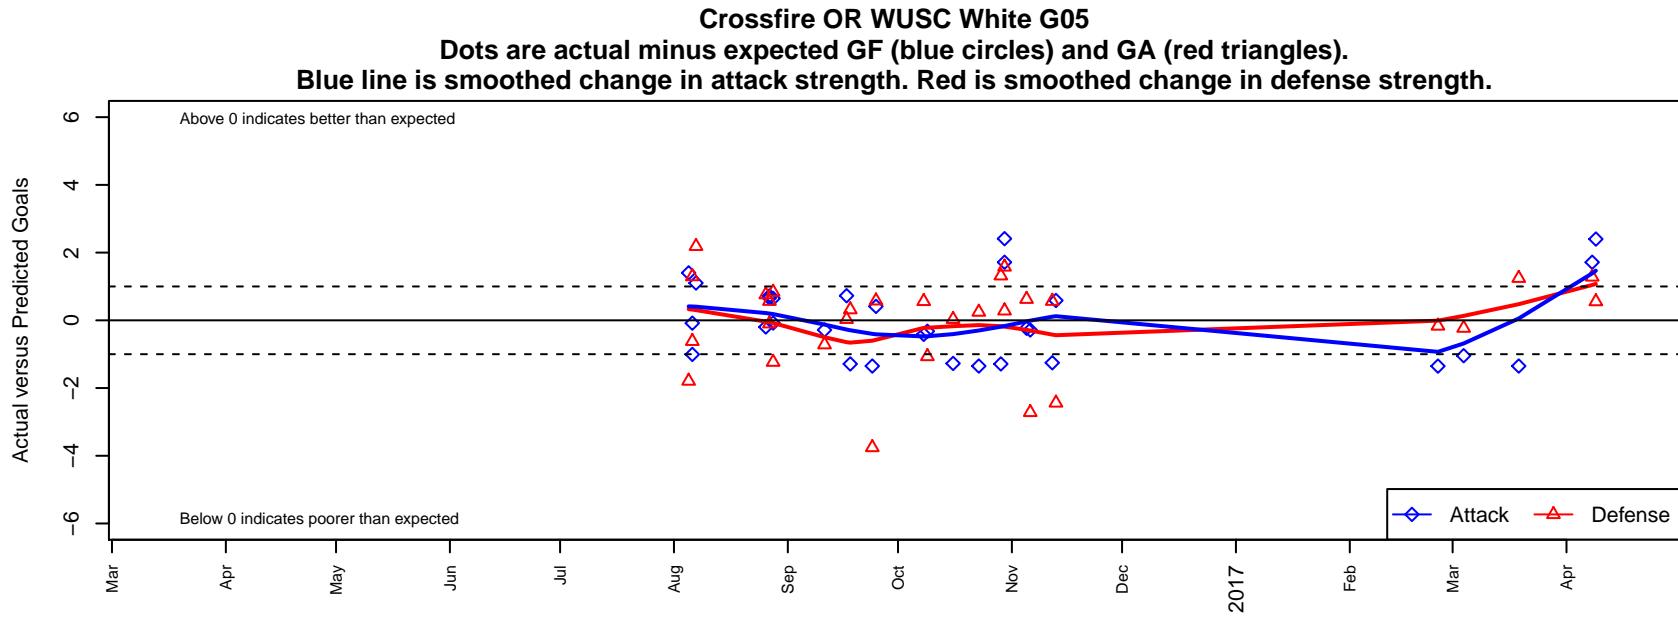

**attack and defense variance (black dot)
relative to other teams
and top 10 in region**

**attack and defense rating
relative to others at age
and all opponents in last 13 months**

Crossfire OR WUSC White G05

Crossfire Oregon
West Linn, OR
G05 total strength=845
attack=1.17 defense=1.16
fall league = PTT G05 Div 1 Red
spr league = Spr OYS G05 Div 1 Red

alt names used:
WUSC 05G White
WUSC 2005G White
WUSC G2005 White
WUSC 05G White
WUSC 05G White

Venues played:
2016 Mt Hood Challenge U12 Gold
2016 Summer Slam Division 1 Gold U12
2016 PTT G05 Division 1 Red
2016 OYS Presidents Cup G05
2016 Spr OYS G05 Division 1 Red