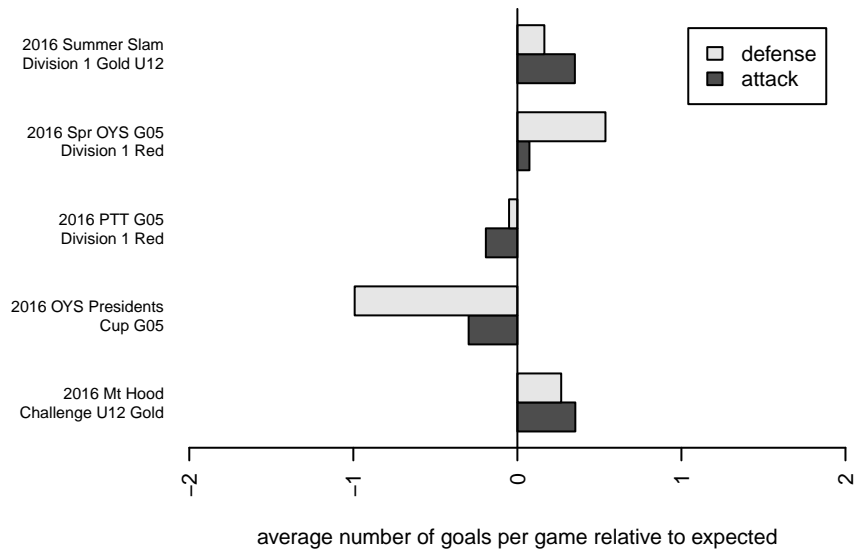

Performance relative to 13 month average